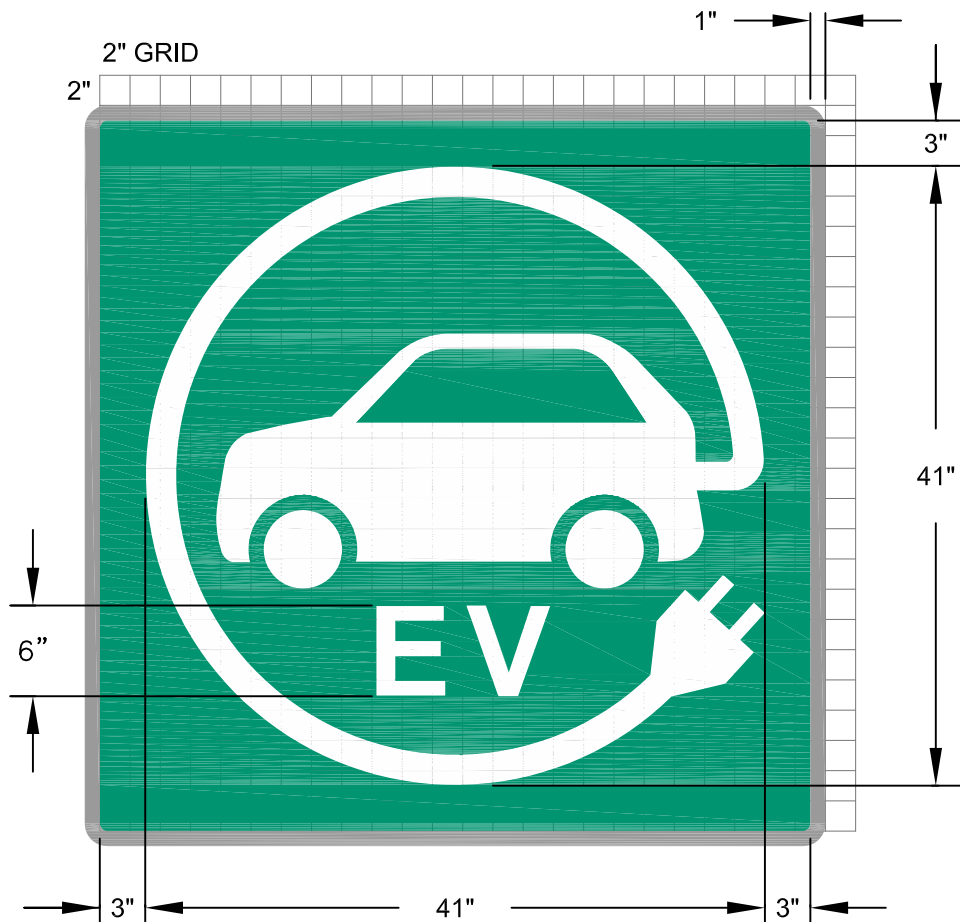

ELECTRIC VEHICLE PAVEMENT MARKING

The background colour, text
and white border are optional.